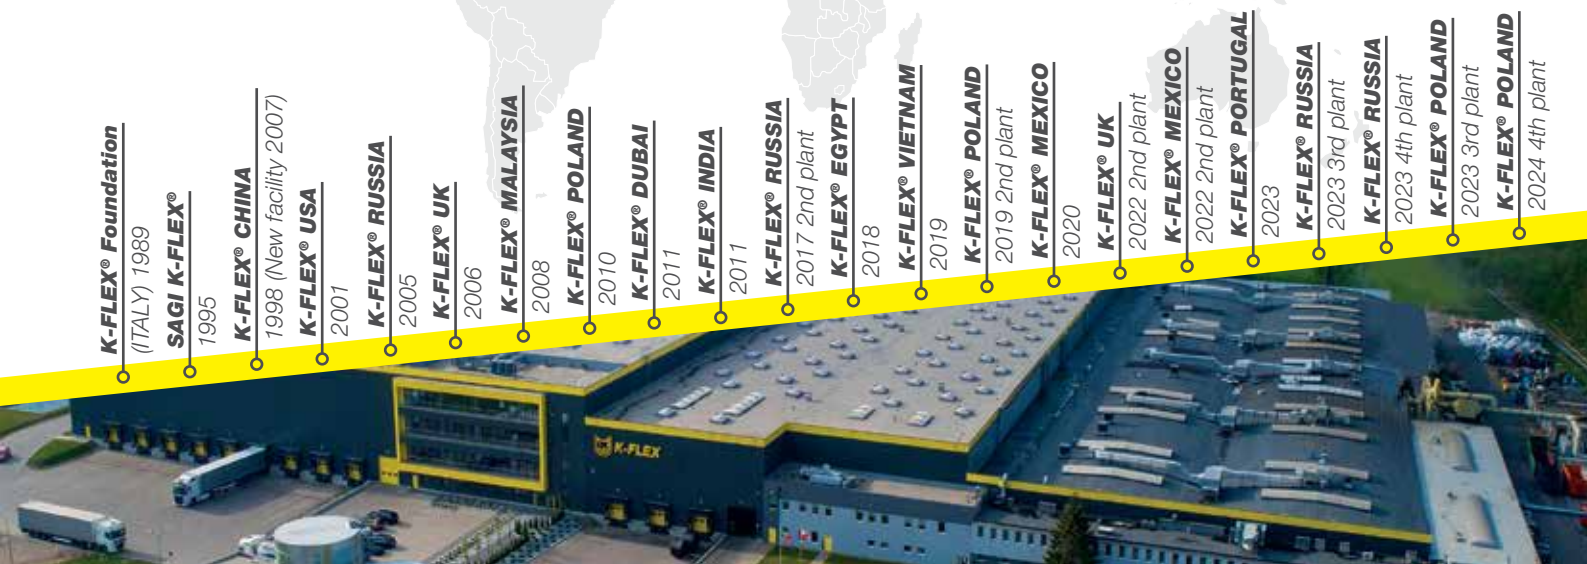

M-FLEX

“K-FLEX is the world’s leading manufacturer of elastomeric insulation systems. In twenty one production facilities around the world, including Poland, France, China, India, Malaysia, Dubai, Egypt, the UK and the USA some 5,000 employees develop and manufacture outstanding product solutions for thermal and acoustic insulation.

K-FLEX is committed to ensuring its products comply with the fire safety and industry-wide safety standards.

K-FLEX has 63 sales offices on five continents, offering premium service to more than 50,000 customers.

As the world’s fastest-growing company in the industry, K-FLEX is also a global player in the target markets of building services, refrigeration, air conditioning and ventilation, rail, shipping, automotive and beverage industries as well as the solar industry and OEM businesses.

K-FLEX has ISO 9001 and ISO 14001 certification.”

PLANT TIMELINE